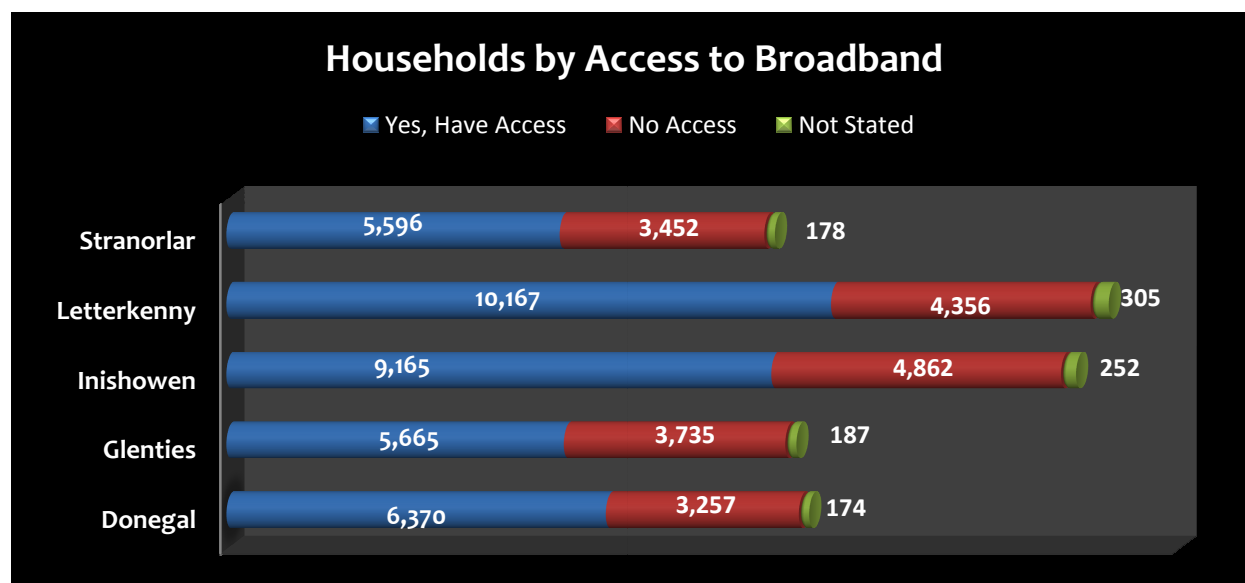

Statistics on Municipal Areas in County Donegal

Municipal Districts – Households by Access to Broadband

Municipal Area	Access to Broadband	Access to Other	Yes, Have Access	No Access	Not Stated	Total Households
Donegal	5,684	686	6,370	3,257	174	9,801
Glenties	4,917	748	5,665	3,735	187	9,587
Inishowen	8,141	1,024	9,165	4,862	252	14,279
Letterkenny	8,877	1,290	10,167	4,356	305	14,828
Stranorlar	4,674	922	5,596	3,452	178	9,226

Source - Census, 2011

Source - Census, 2011