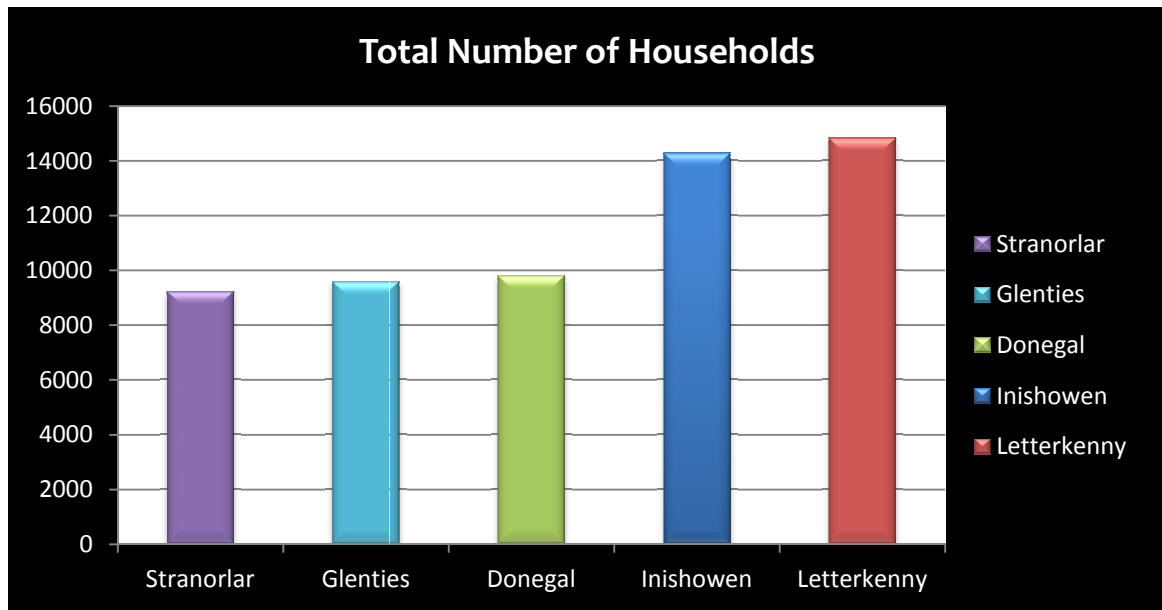

Statistics on Municipal Areas in County Donegal

Municipal Districts – Total Number of Households